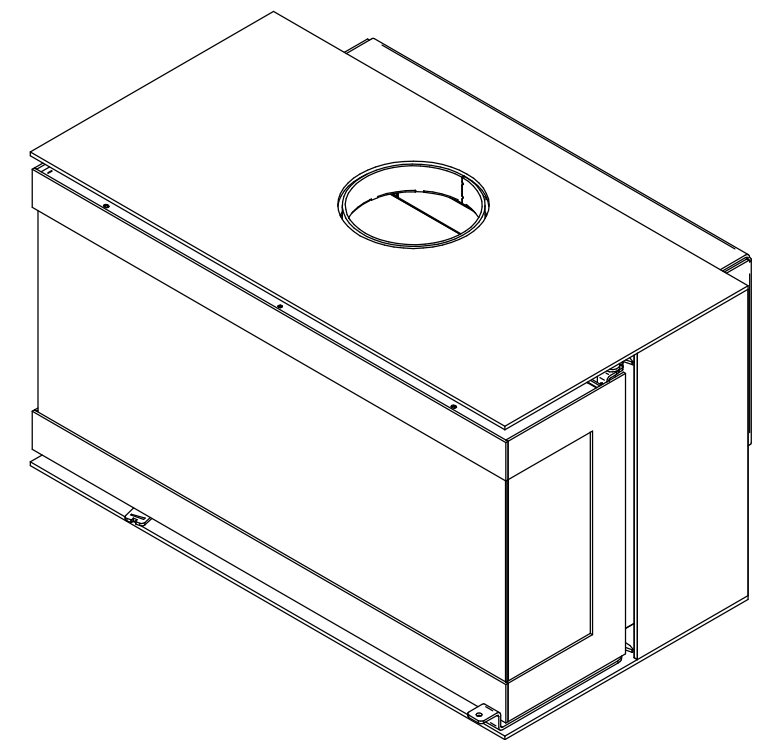

OPTION
console for wall

VENUS 850DC V24
in the box + console for wall