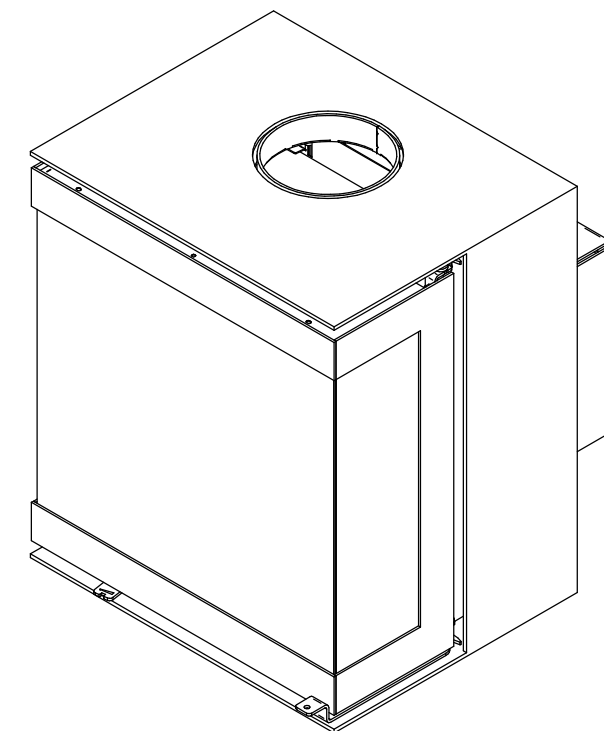

OPTION
console for wall

VENUS 530DC V24
in the box + console for wall