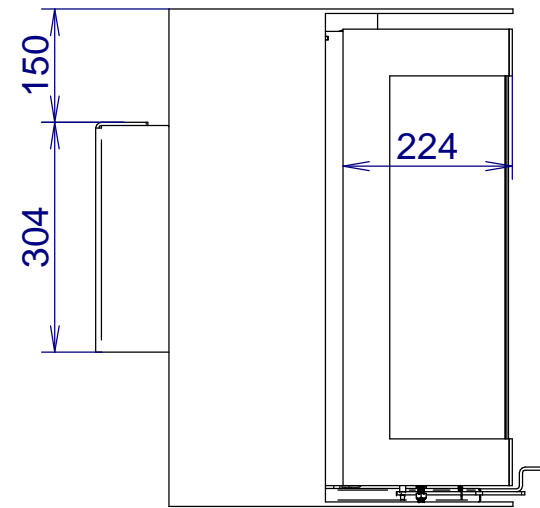

OPTION
console for wall

VENUS 530DC V24
in the box + console for wall