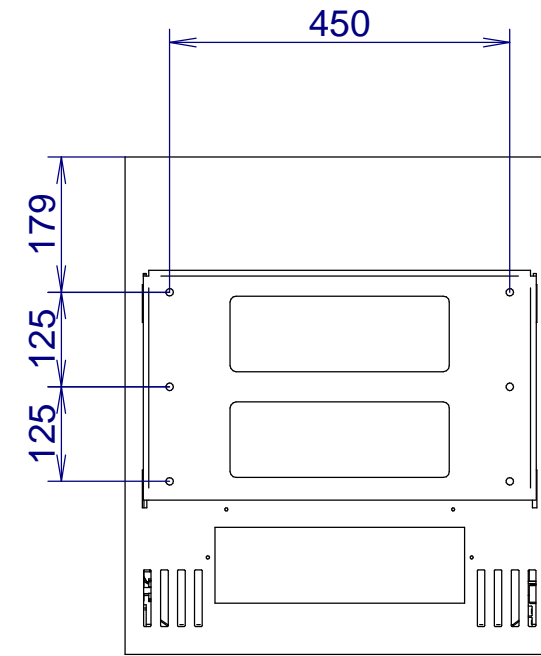

OPTION
console for wall

VENUS 530DC V24
in the box + console for wall