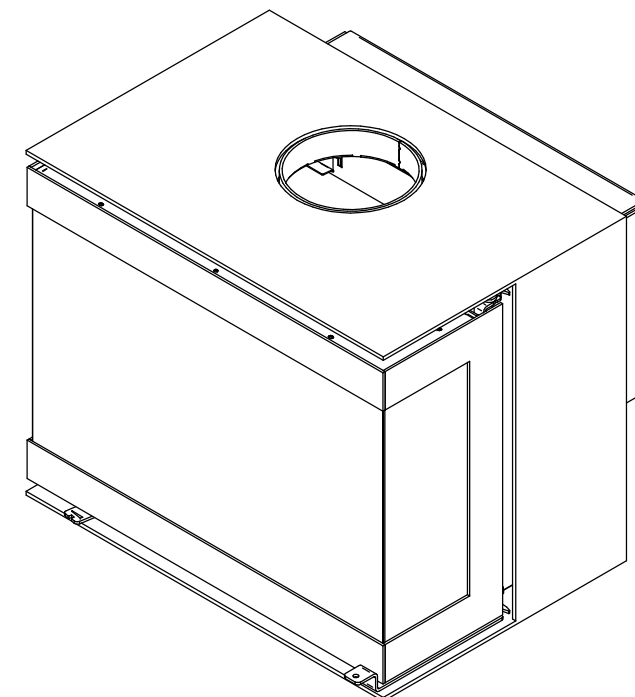

OPTION
console for wall

VENUS 630DC V24
in the box + console for wall